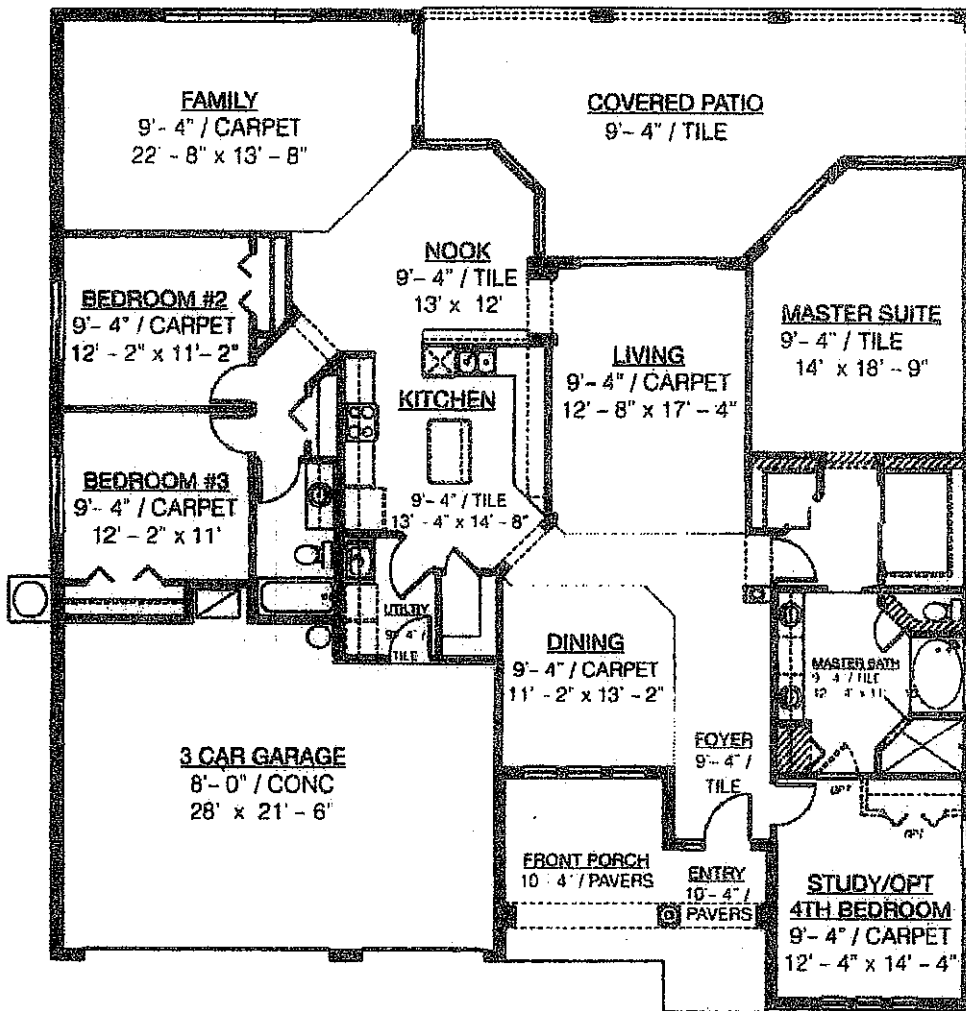

Katherine Cove

2643 Square Feet of Living, 3 Bedroom, 2 Bath w/optional Study

SQUARE FOOTAGE	
Living.....	2643 Sq. Ft.
Entry.....	140 Sq. Ft.
Lanai.....	441 Sq. Ft.
Garage.....	615 Sq. Ft.
Total Under Roof.....	3839 Sq. Ft.

This sheet is for illustrative purposes only and not part of a legal contract. Floorplans and standard features may vary according to alternate styles selected and are subject to change without notice. Optional items listed are available at additional cost. ©Copyright 2000. All rights reserved. Duplication prohibited.

MEL 10/00

9-4 ceiling!